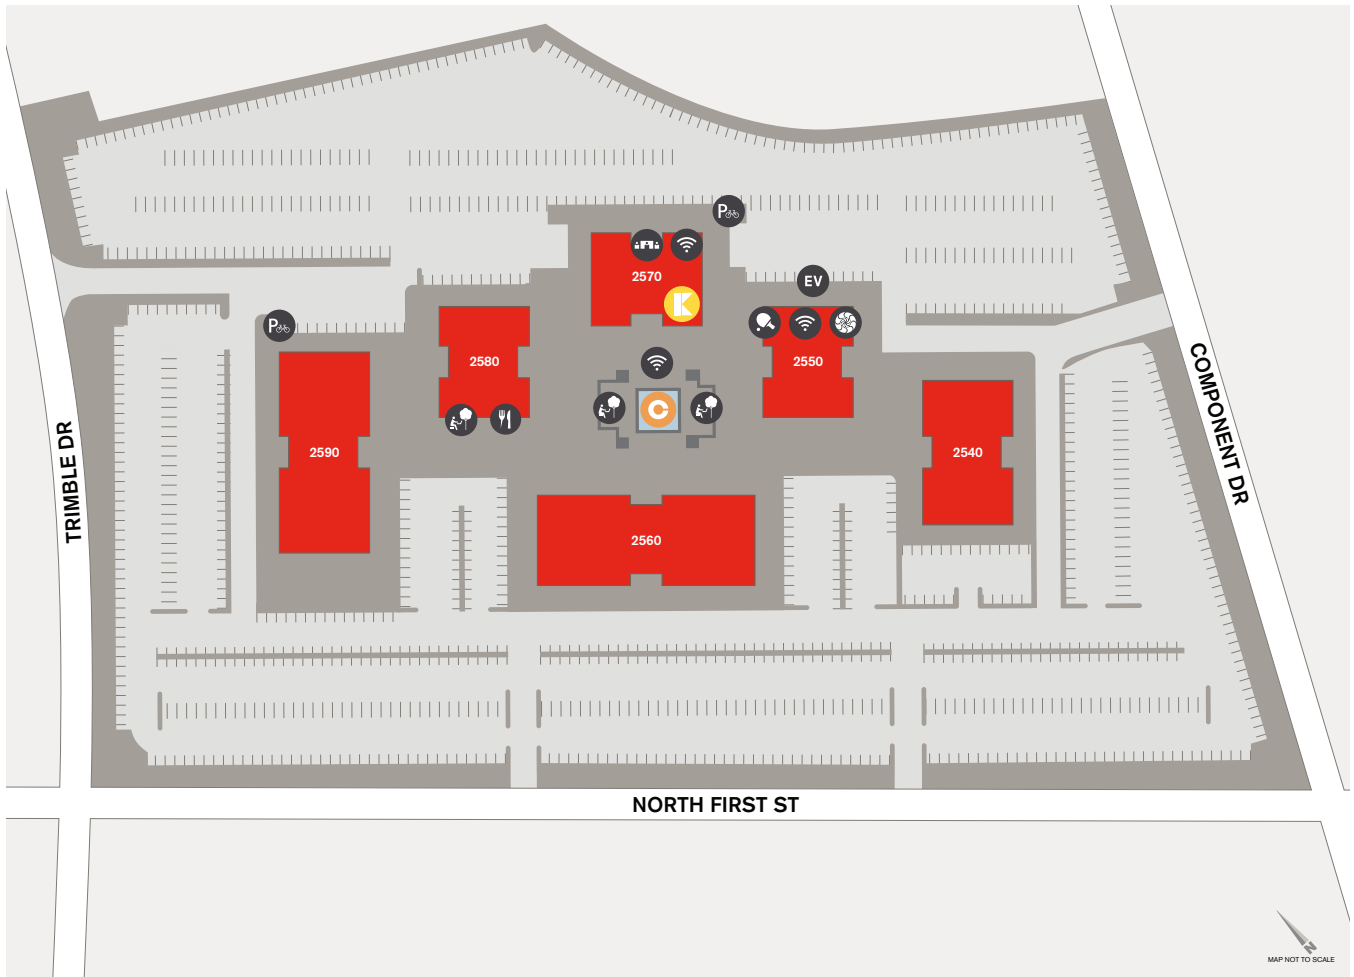

### Light Rail Station

Immediate access to the Component Drive Lightrail Station

# AMENITIES

2540-2590 N. First Street, San Jose, CA 95131

- Bike Racks
- Conference Center
- Customer Resource Center
- EV Charging
- Café or Restaurant
- KINETIC® Fitness Center
- Lounge
- Outdoor Workspace
- The Commons
- WiFi-Enabled Workplace