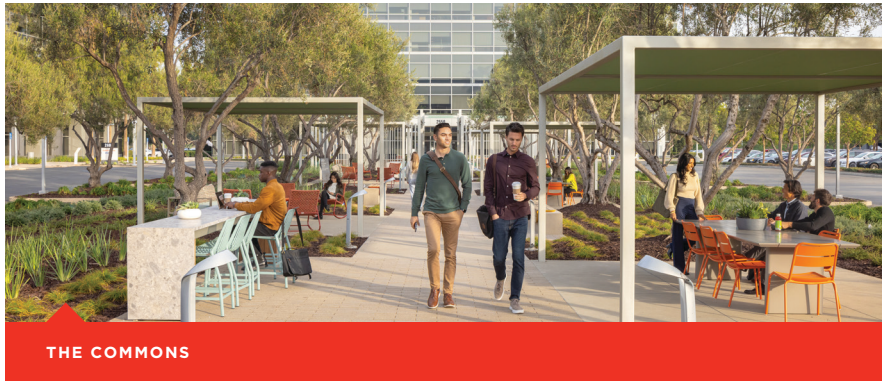

// SANTA CLARA GATEWAY

a workplace like no other

Contemporary on-site conveniences and an unbeatable Santa Clara location make Santa Clara Gateway the ultimate place to work.

KINETIC®

THE COMMONS

THE LOUNGE

Santa Clara Square® Marketplace

Home to 122K+ SF of vibrant dining and retail, including Fleming's Prime Steakhouse and Wine Bar, Opa! and Il Fornaio
SHOPIRVINECOMPANY.COM

5350 Great America Pkwy

- Taco Bell
- Joe Chinese Fast Food
- Golkonda Indian Cousine
- Togo's

4300 Great America Pkwy

- Amakai Japanese Cuisine
- Pizza My Heart
- Wingstop
- House of Bagels
- Iguanas Burritozilla

PROPERTY HIGHLIGHTS

KINETIC®

2600 Great America Way and 5451 Great America Pkwy fitness centers feature cardio, strength training and stretching areas, studio room and locker rooms.
Open: M-F, 5:00 a.m. to 9:00 p.m.

The Commons

Spacious, tree-lined, WiFi-powered outdoor collaborative workspaces offer everything needed to work, meet, dine, connect, and relax with colleagues and community.

The Lounge

2600 Great America Way's lounge features contemporary decor and communal tables.