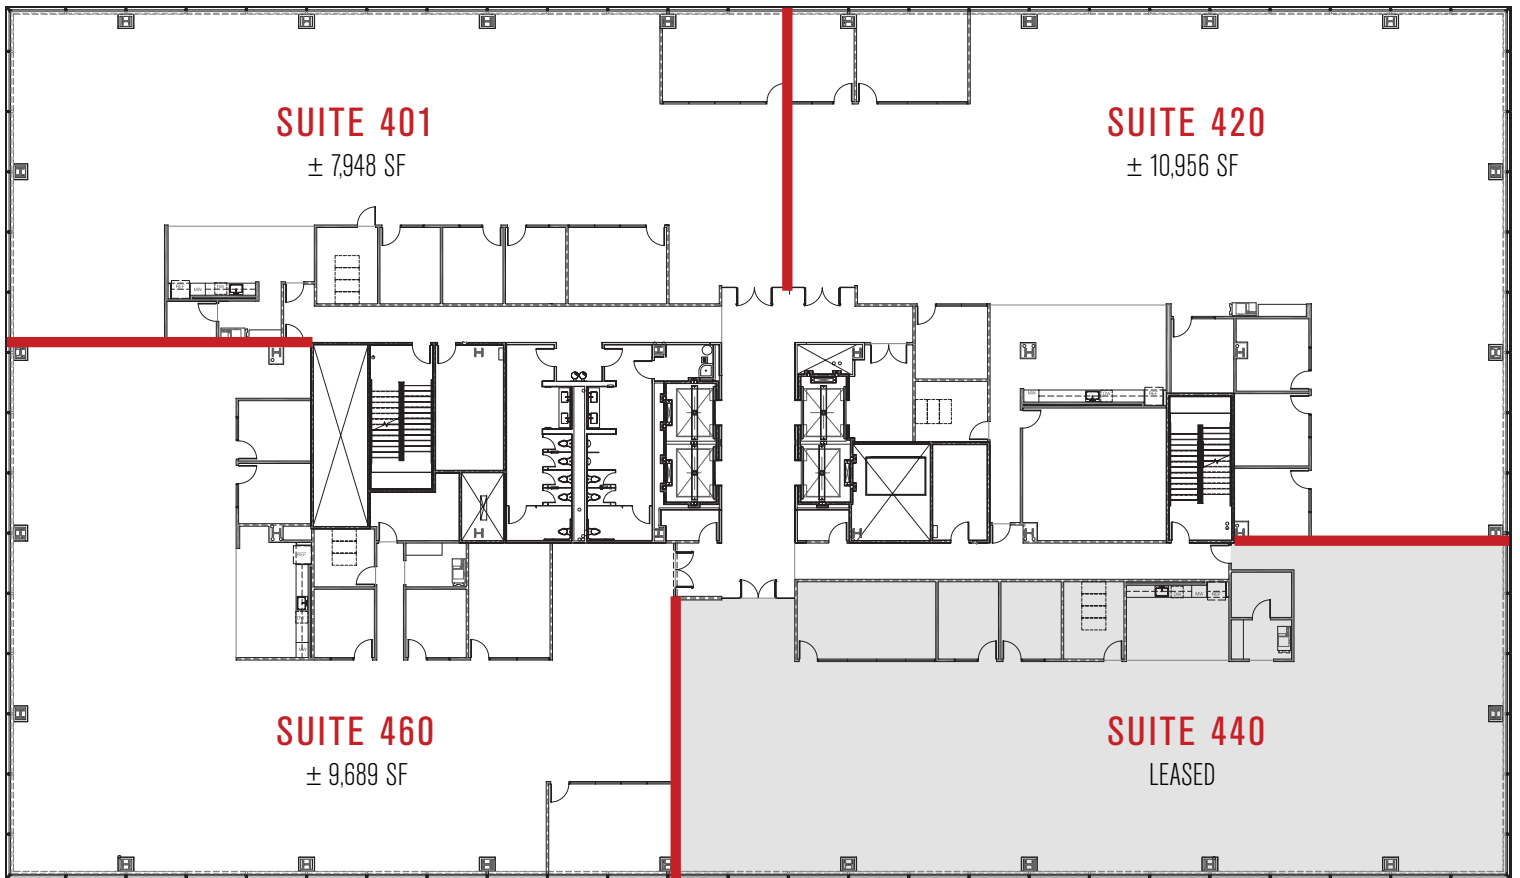

# READYNOW OFFICES FLEXIBLE OFFICE SOLUTIONS

2445 AUGUSTINE DRIVE, SANTA CLARA, CA - FOURTH FLOOR

Responding to the unique, fast-paced needs of business in today's market, ReadyNow® Offices make finding the right office space simple, quick and affordable. ReadyNow® Offices are move-in ready suites.